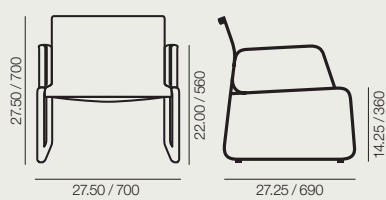

BU 1281 CJ 1285