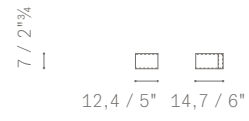

5514060

5514010

5514061

5514011

5514062

5514012